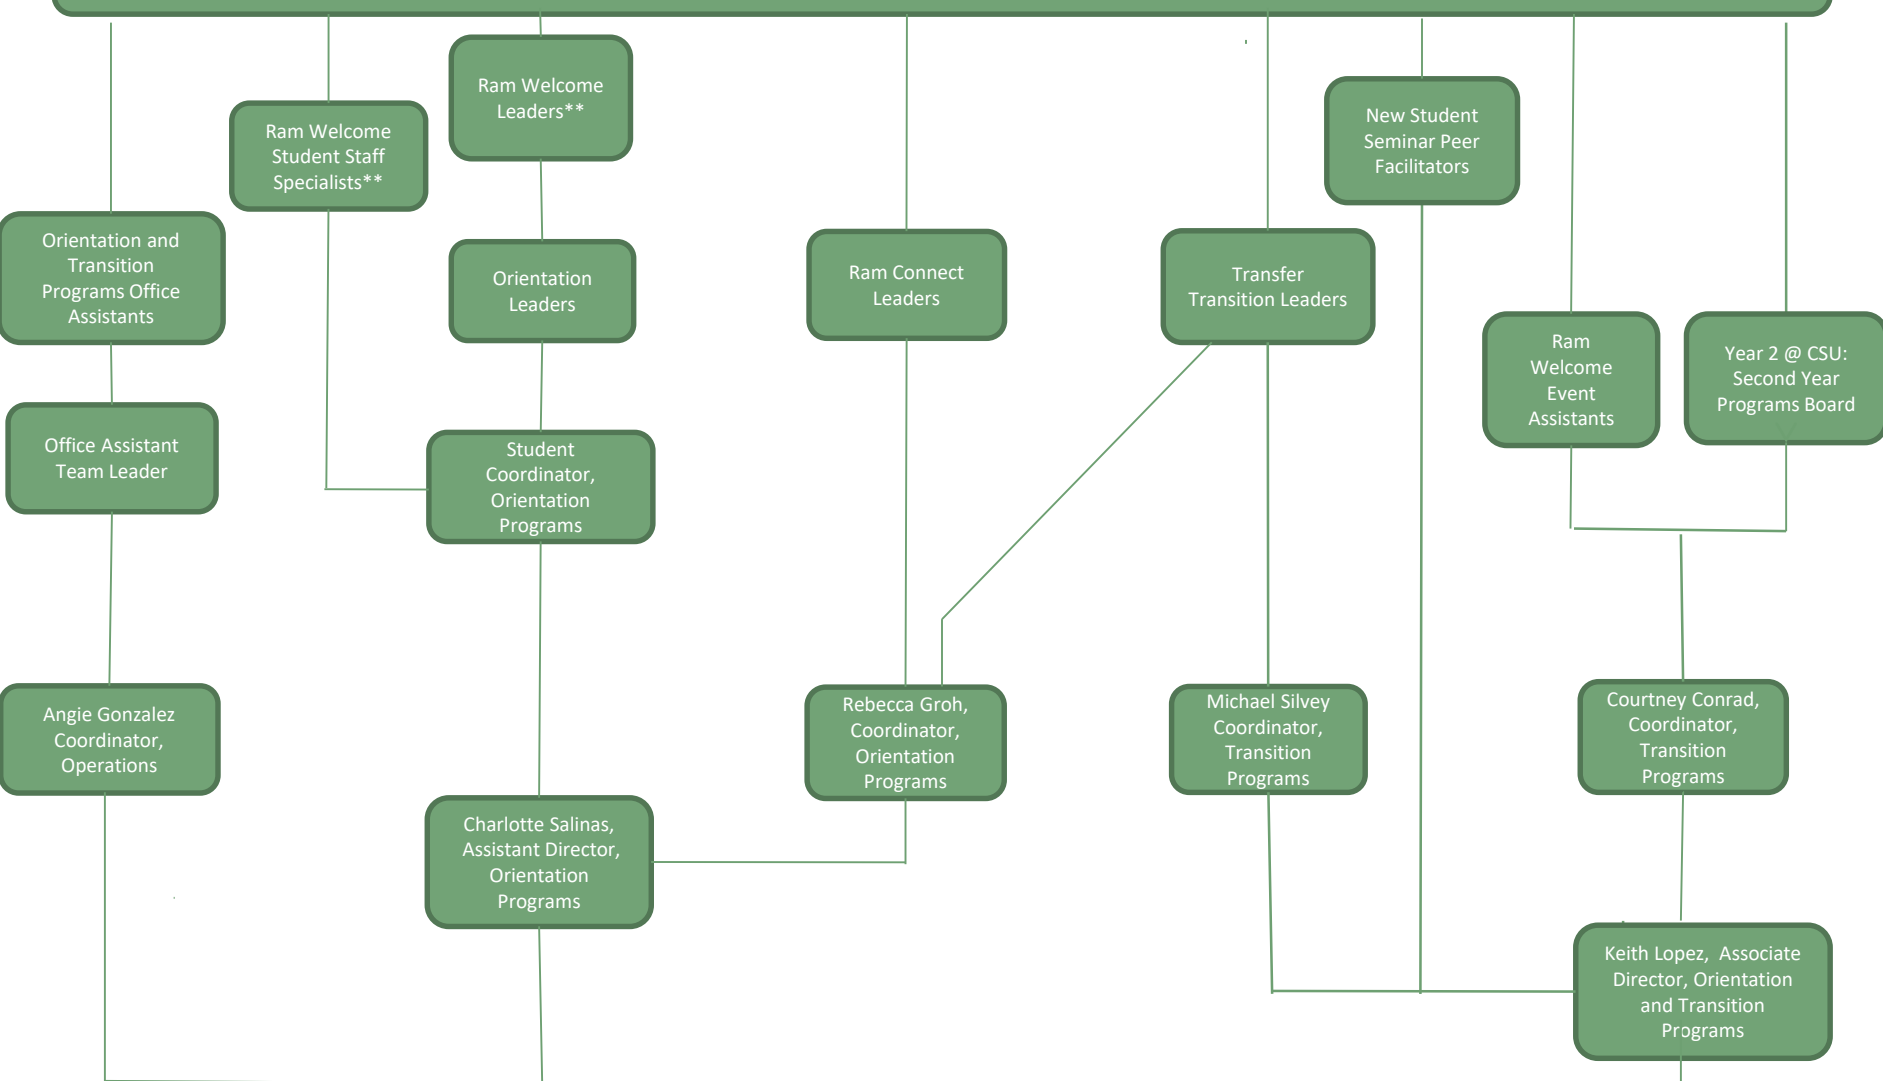

STUDENTS

Orientation and Transition Programs creates dynamic, student-centered experiences to inspire purposeful transitions.

**ORIENTATION AND
TRANSITION PROGRAMS**
COLORADO STATE UNIVERSITY

Kerry Wenzler,
Director,
Orientation and
Transition
Programs

Alex Willoughby
OTP Accounting
Technician II

**** Indirect report to Associate
Director**