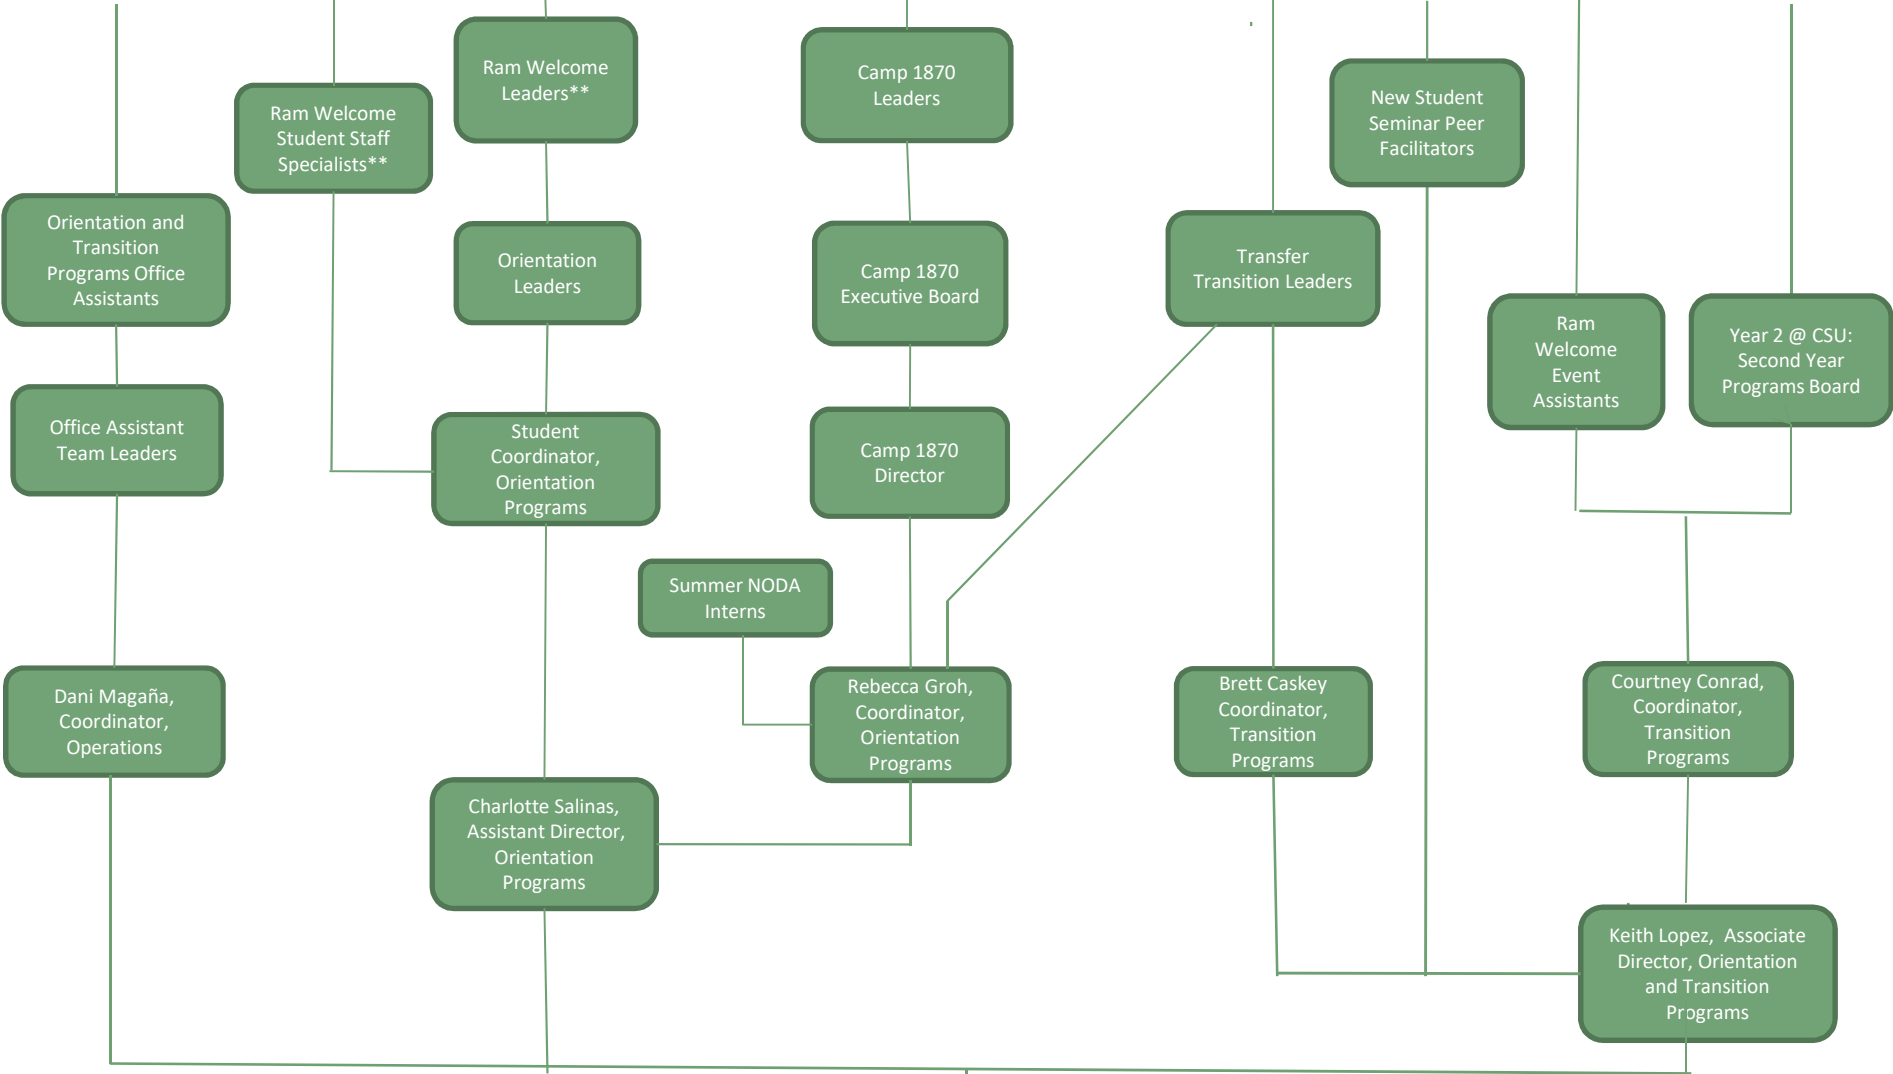

STUDENTS
Orientation and Transition Programs creates dynamic, student-centered experiences to inspire purposeful transitions.

ORIENTATION AND TRANSITION PROGRAMS
COLORADO STATE UNIVERSITY

Kerry Wenzler, Director, Orientation and Transition Programs

Alex Willoughby, OTP Accounting Technician II

**** Indirect report to Associate Director**